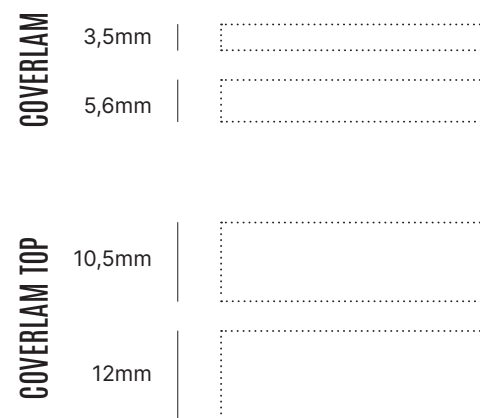

FORMATOS ESPEORES

FORMATS / THICKNESS

Distrito es una colección versátil respecto a formatos y espesores con una propuesta completa de revestimiento, porcelánico y Coverlam para recubrir todo tipo de espacios y superficies.

Distrito is a multiformat and multithickness collection which includes wall tiles, porcelain tiles and Coverlam to cover all kinds of spaces and surfaces.