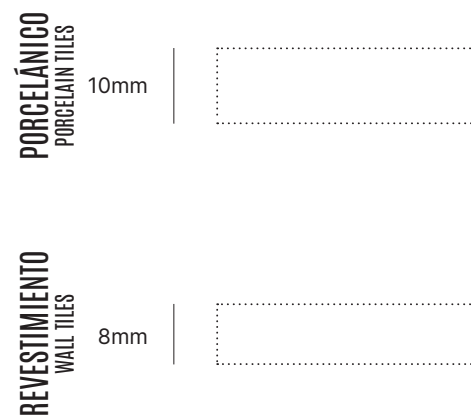

FORMATOS ESPEORES

FORMATS / THICKNESS

Distrito es una colección versátil respecto a formatos y espesores con una propuesta completa de revestimiento, porcelánico y Coverlam para recubrir todo tipo de espacios y superficies.

Distrito is a multiformat and multithickness collection which includes wall tiles, porcelain tiles and Coverlam to cover all kinds of spaces and surfaces.