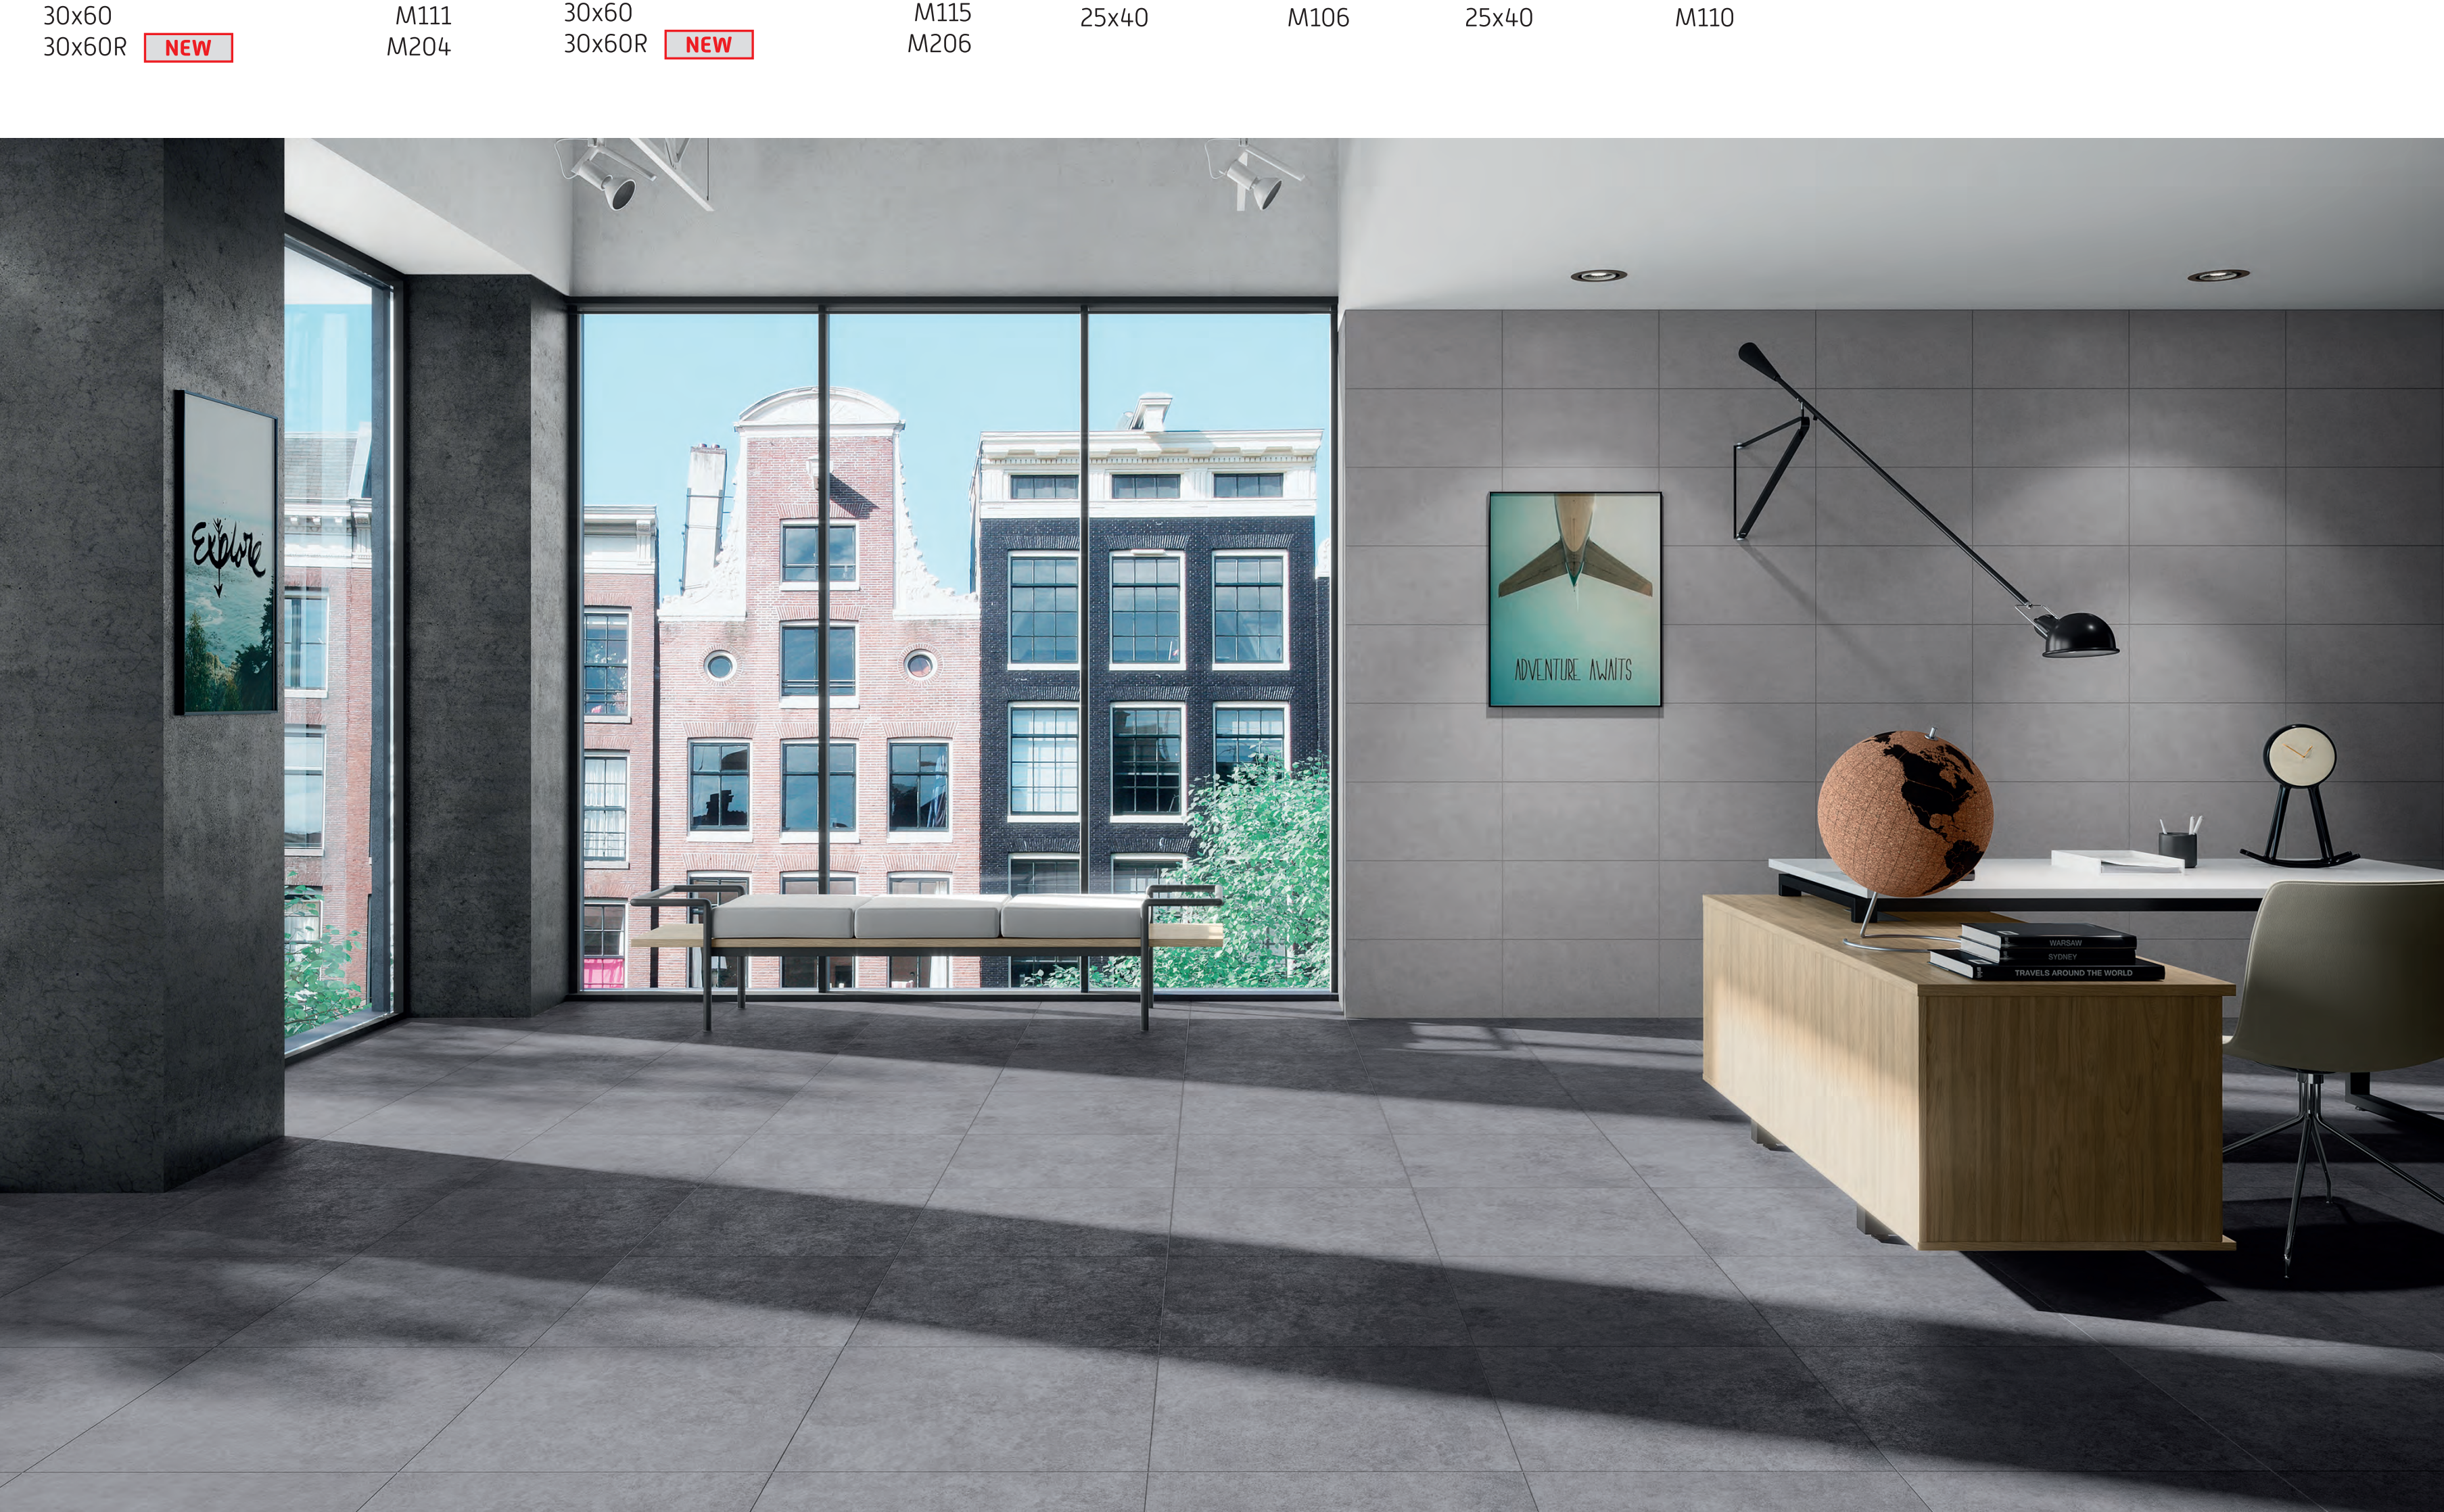

Revestimento de pasta branca

White body wall tiles
Faïence en pâte blanche
Weißscherbige Wandfliesen

Attitude Beige Rev. 30x60 30x60R NEW M111 M204	Attitude 3D Beige Rev. 30x60 30x60R NEW M115 M206	Attitude Beige 25x40 M106	Attitude 3D Beige 25x40 M110	Attitude 3D Warm Rev. 30x60 30x60R NEW M115 M206
Attitude Almond Rev. 30x60 30x60R NEW M111 M204	Attitude 3D Almond Rev. 30x60 30x60R NEW M115 M206	Attitude Almond 25x40 M106	Attitude 3D Almond 25x40 M110	Attitude 3D Frigus Rev. 30x60 30x60R NEW M115 M206
Attitude Grey Rev. 30x60 30x60R NEW M111 M204	Attitude 3D Grey Rev. 30x60 30x60R NEW M115 M206	Attitude Grey 25x40 M106	Attitude 3D Grey 25x40 M110	
Attitude Concrete Rev. 30x60 30x60R NEW M111 M204	Attitude 3D Concrete Rev. 30x60 30x60R NEW M115 M206	Attitude Concrete 25x40 M106	Attitude 3D Concrete 25x40 M110