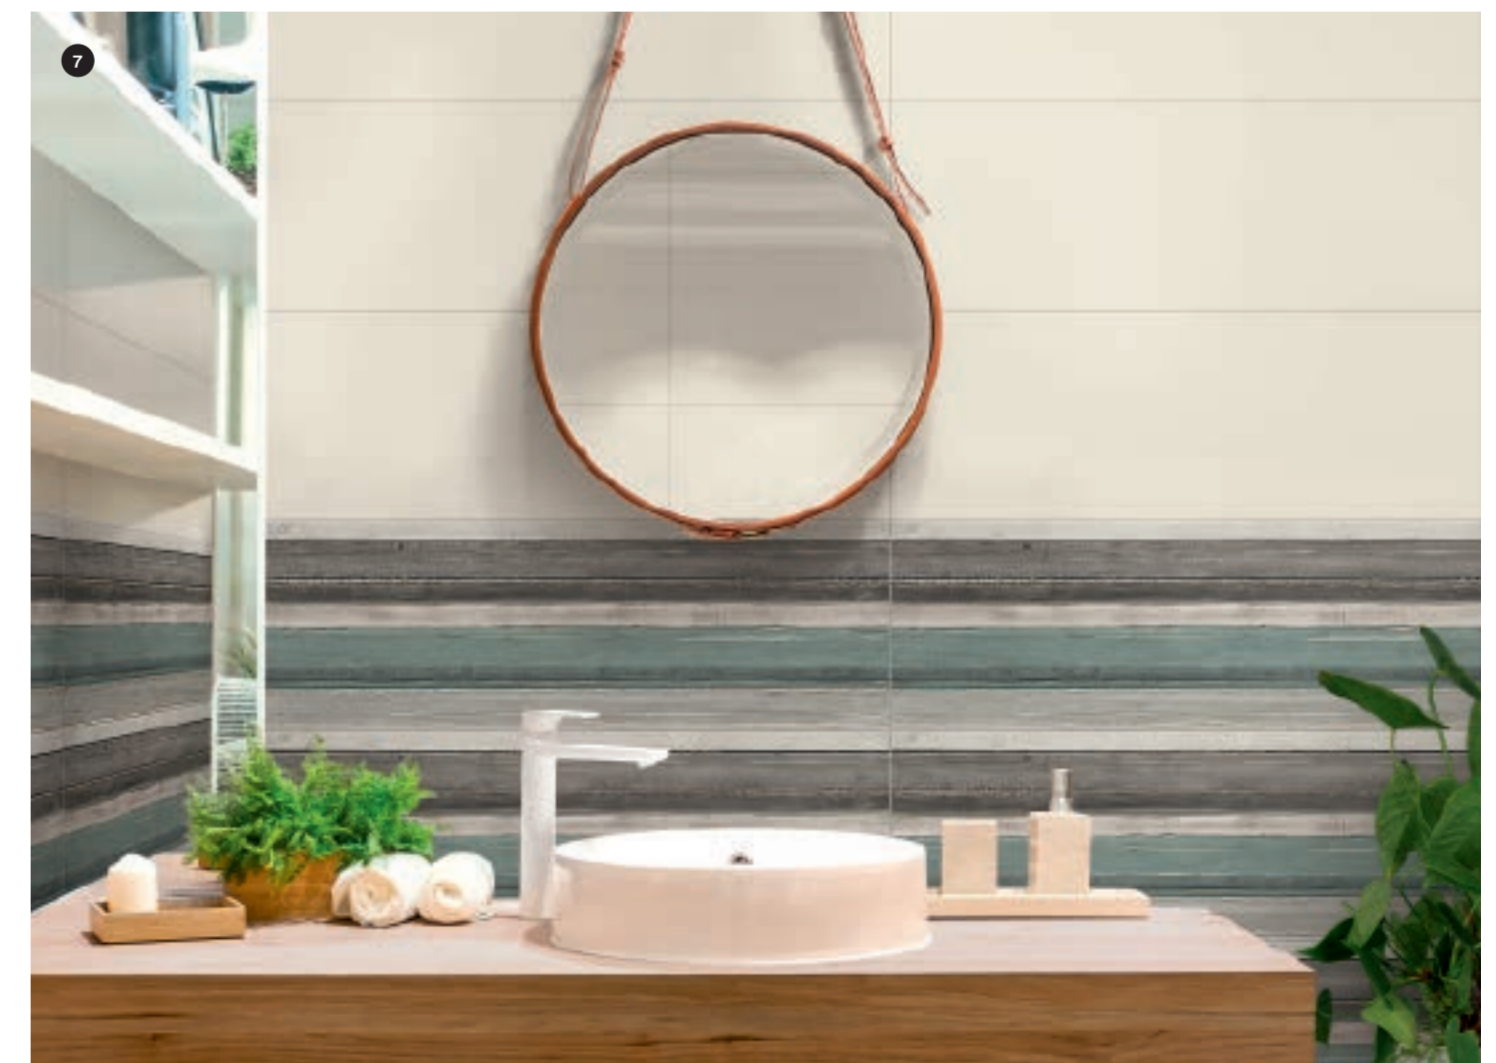

- 4 M4JW Colorplay White Struttura Mikado 3D Rett. 30x90
- 5 M4KE Colorplay Mosaico White 30x30
- 6 M4J6 Colorplay White Rett. 30x90
  M4J7 Colorplay Anthracite Rett. 30x90
  M4KF Colorplay Mosaico Anthracite 30x30
  M0U7 Stream Antracite Rett. 60x60
- 7 M4J5 Colorplay Cream Rett. 30x90
  M4Q4 Colorplay Decoro Brush Cream 30x90