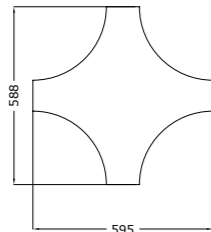

CAST IRON white

11 MM

SPECIAL PIECES / PIEZAS ESPECIALES

Cast Iron white natural star
(58,80 x 59,55 cm - 23,15" x 23,45")

G-519