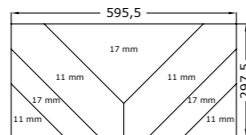

SPECIAL SIZES / FORMATOS ESPECIALES

Cast Iron lista
(7,3 x 59,55 cm - 2.87" x 23.45")

Cast Iron white natural lista 7,5x60 G-89

Cast Iron rodapié
(7,3 x 59,55 cm - 2.87" x 23.45")

Cast Iron white natural rodapié 7,5x60 G-91

11 MM

SPECIAL PIECES / PIEZAS ESPECIALES

Cast Iron white natural star
(58,80 x 59,55 cm - 23,15" x 23,45")

G-519

Cast Iron white natural inside
(29,75 x 119,3 cm - 11,71" x 46,97")

G-1884

Cast Iron white natural decor ramp 30x60
(29,75 x 59,55 cm - 11,71" x 23,45")

G-1822

Cast Iron white natural mosaico 2,5x2,5
(29,75 x 29,75 cm - 11,71" x 11,71")

G-1708

cast iron white natural 60x120

cast iron white natural 60x120 - 17

CAST IRON black

11 MM

Cast Iron serie 60x120
(59,55 x 119,3 cm - 23.45" x 46.97")

Cast Iron black natural 60x120 G-1448

Cast Iron serie 30x120
(29,75 x 119,3 cm - 11.71" x 46.97")

Cast Iron black natural 30x120 G-1492

Cast Iron serie 60x60
(59,55 x 59,55 cm - 23.45" x 23.45")

Cast Iron black natural 60x60 G-1248