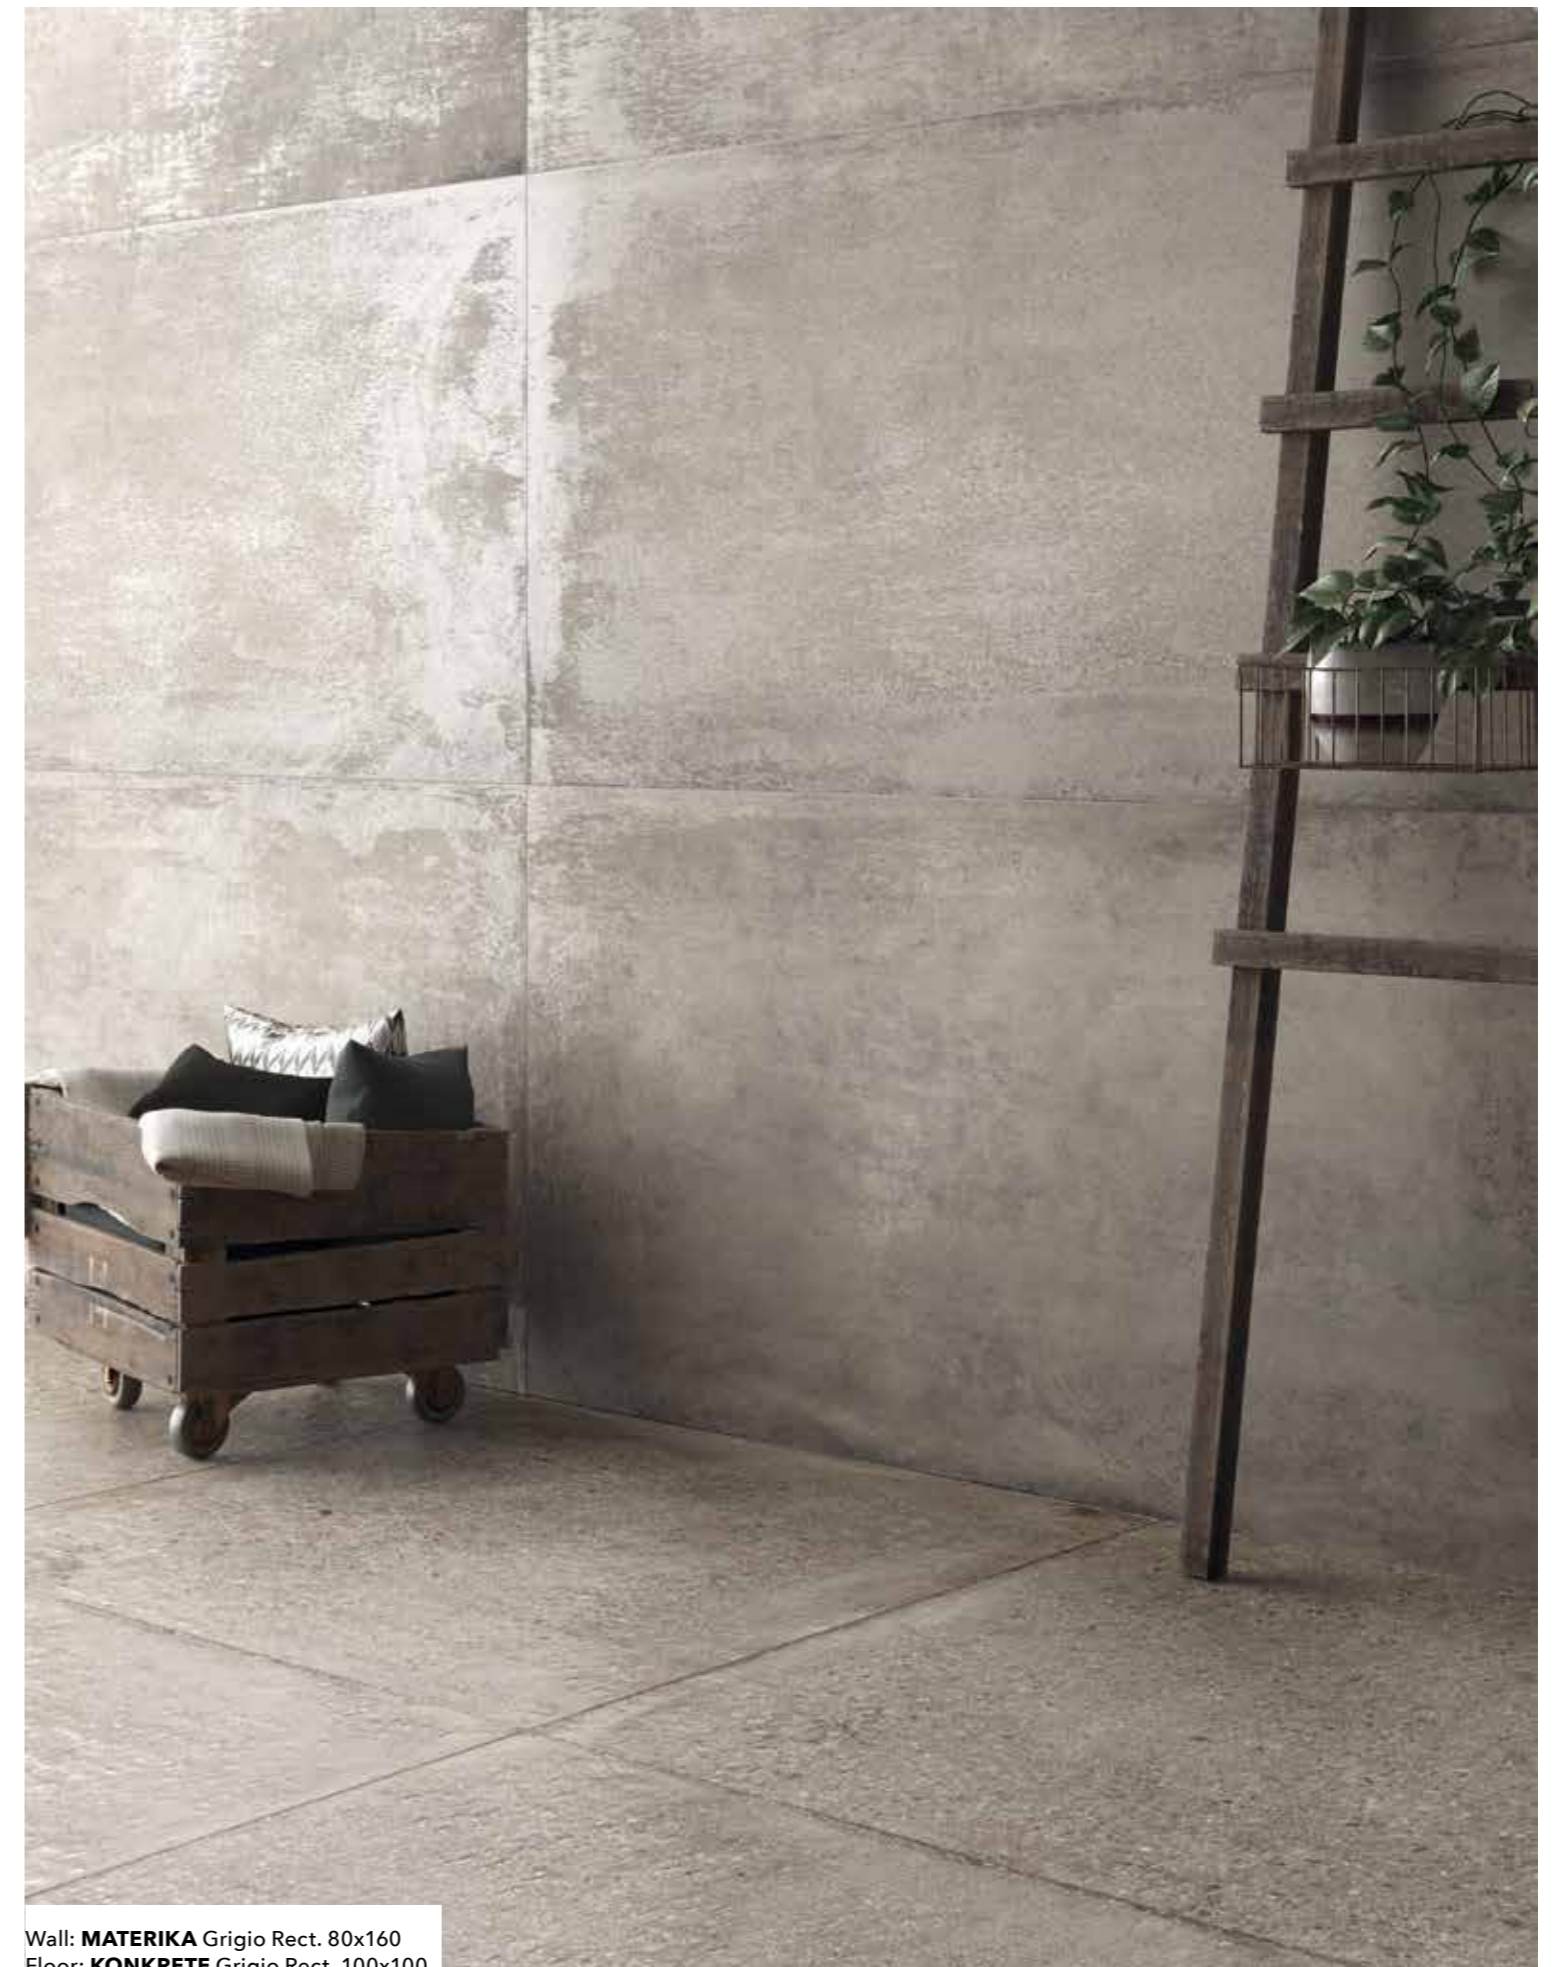

GRIGIO

MATERIKA

KONKRETE

Wall: **MATERIKA** Grigio Rect. 80x160 - **DECORO ILLUSION** Grigio Rect. 60x120
Floor: **KONKRETE** Grigio Rect. 100x100

Wall: **MATERIKA** Grigio Rect. 80x160 - **DECORO ILLUSION** Grigio Rect. 60x120