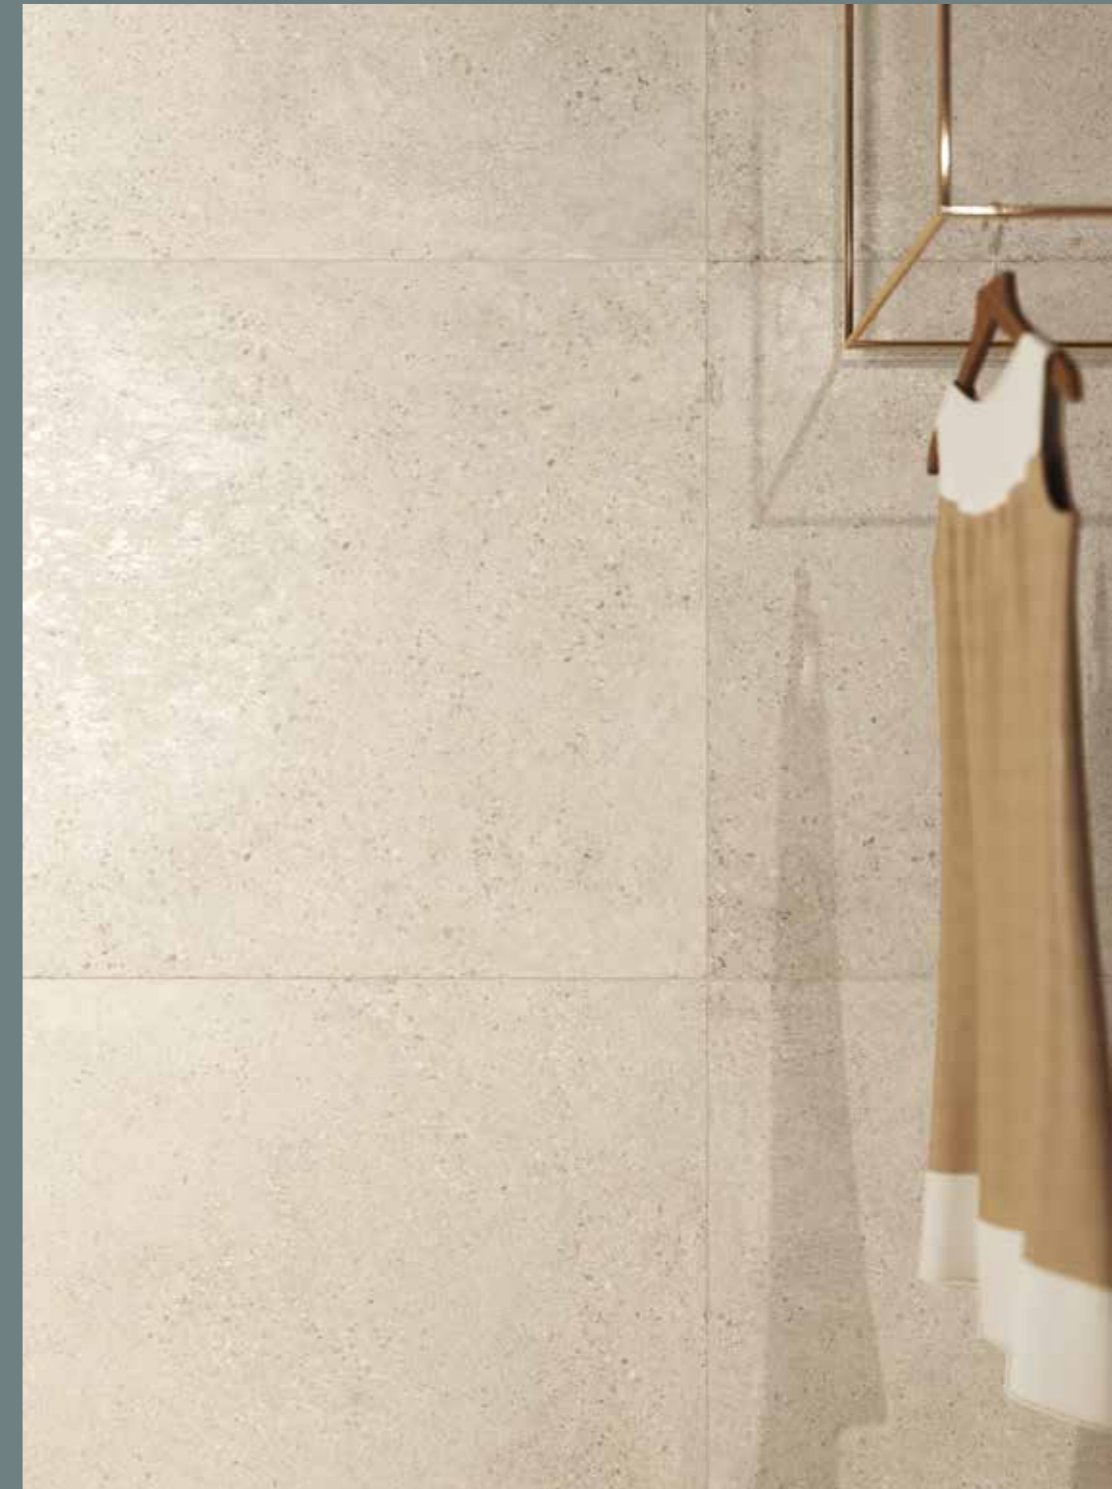

Wall: **MATERIKA** Bianco Rect. 80x160