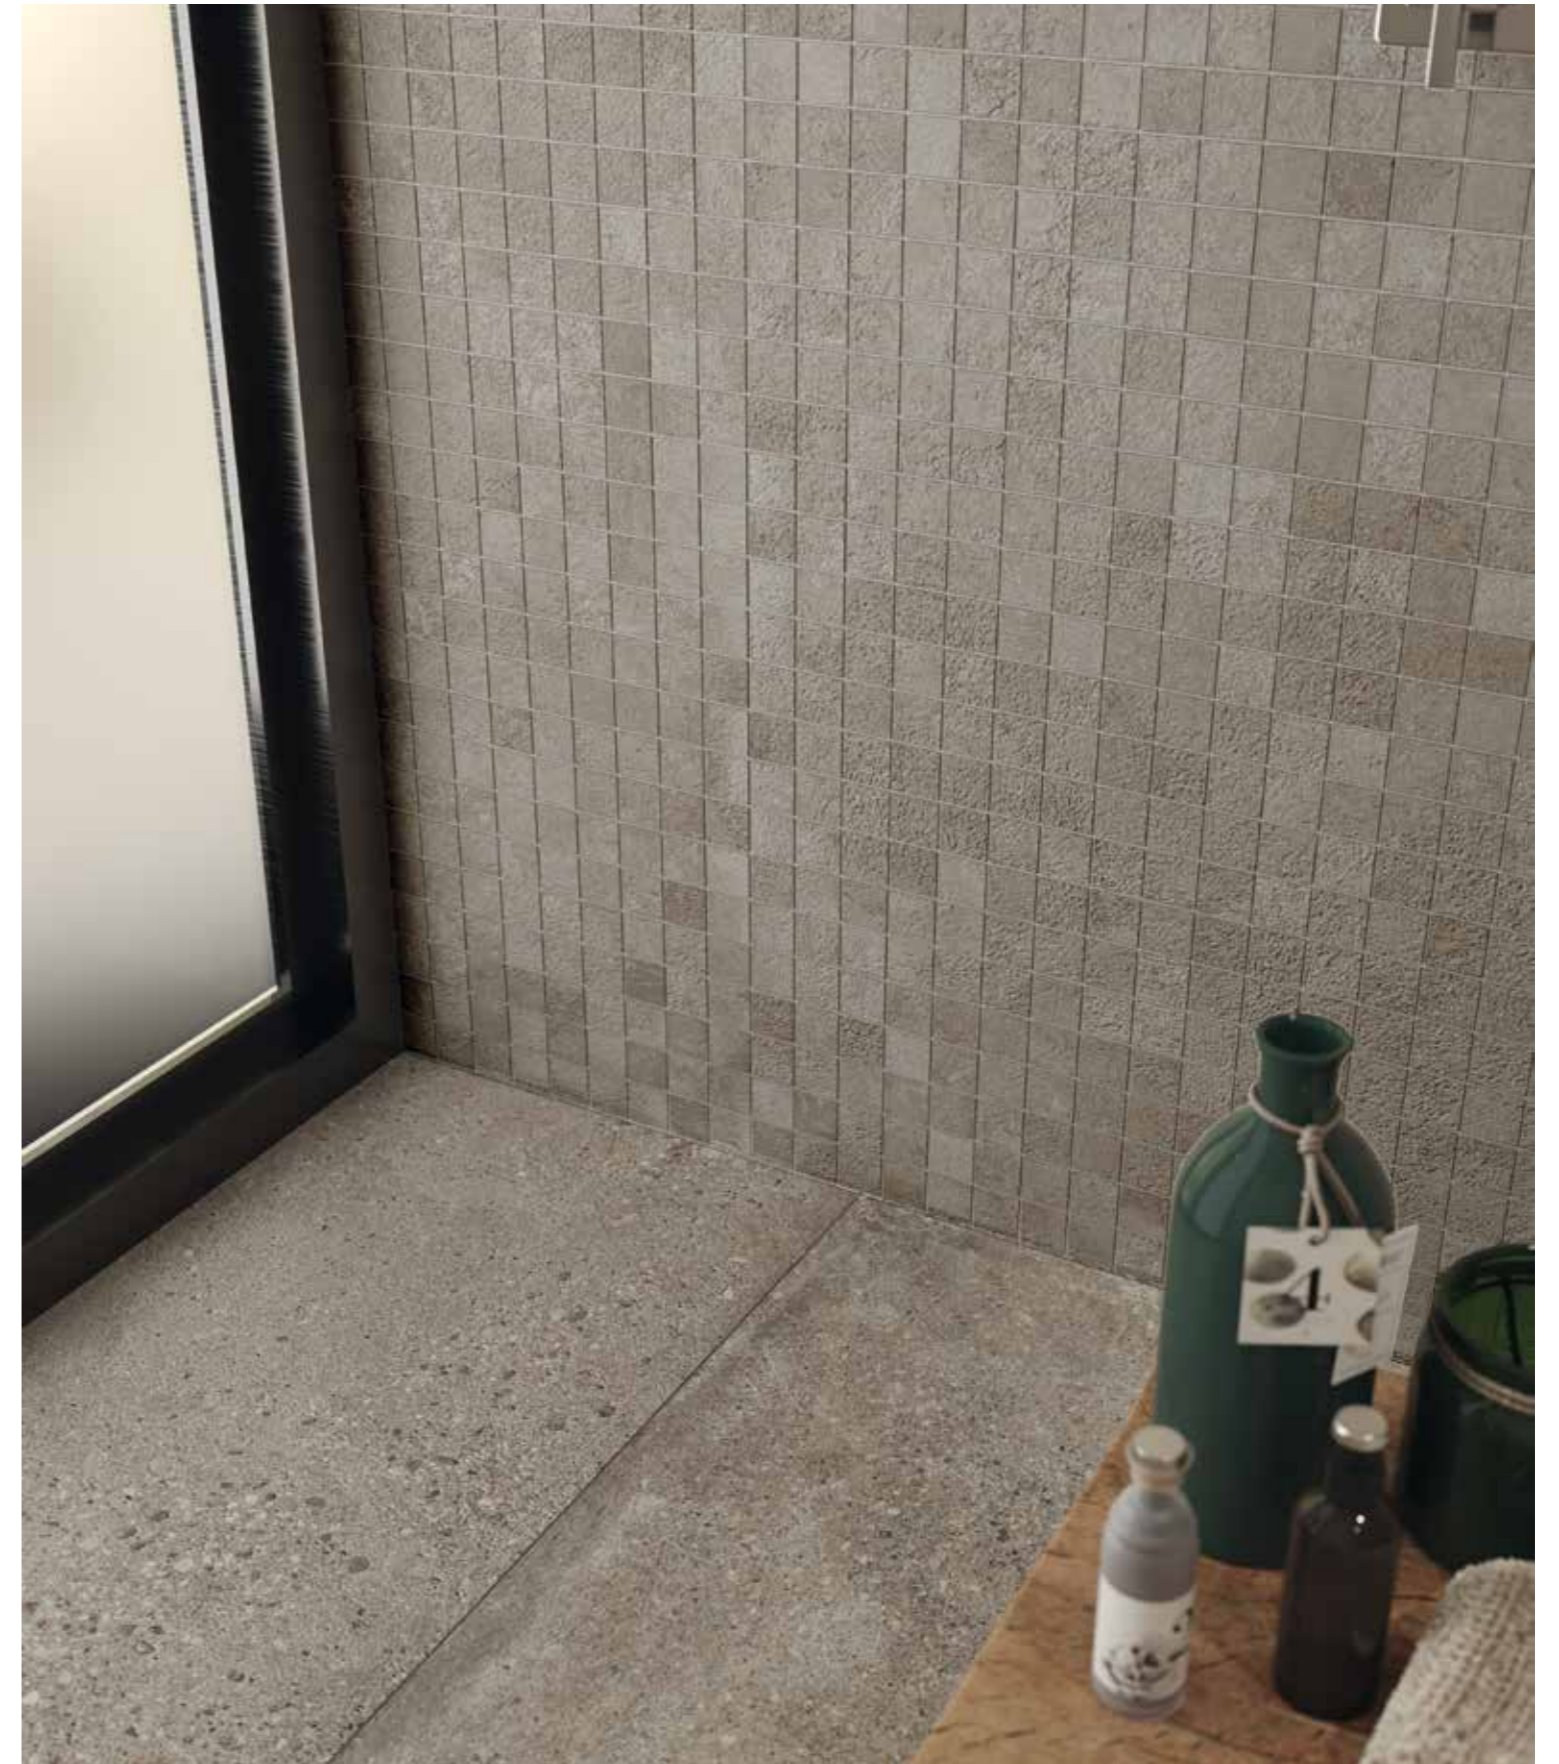

Wall: **MATERIKA** Beige Rect. 60x120 . **KONKRETE** Cenere Rect. 30x60

Wall: **KONKRETE** Mosaico Cenere 30x30
Floor: **KONKRETE** Cenere Rect. 100x100

Wall: **KONKRETE** Bianco Rect. 80x160 - **MATERIKA** Nero 60x120
Floor: **MATERIKA** Bianco Rect. 100x100 - **KONKRETE** Nero 100x100