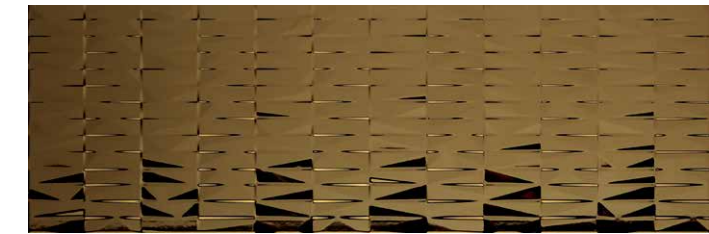

VANITY BRICKS WHITE  
30 x 90 cm. **M 50**

VANITY BRICKS GREY  
30 x 90 cm. **M 50**

VANITY BRICKS RED  
30 x 90 cm. **M 52**

VANITY BRICKS BLACK  
30 x 90 cm. **M 50**

DECOR BRICKS PLATINO BRILLO  
30 x 90 cm. **P 60**